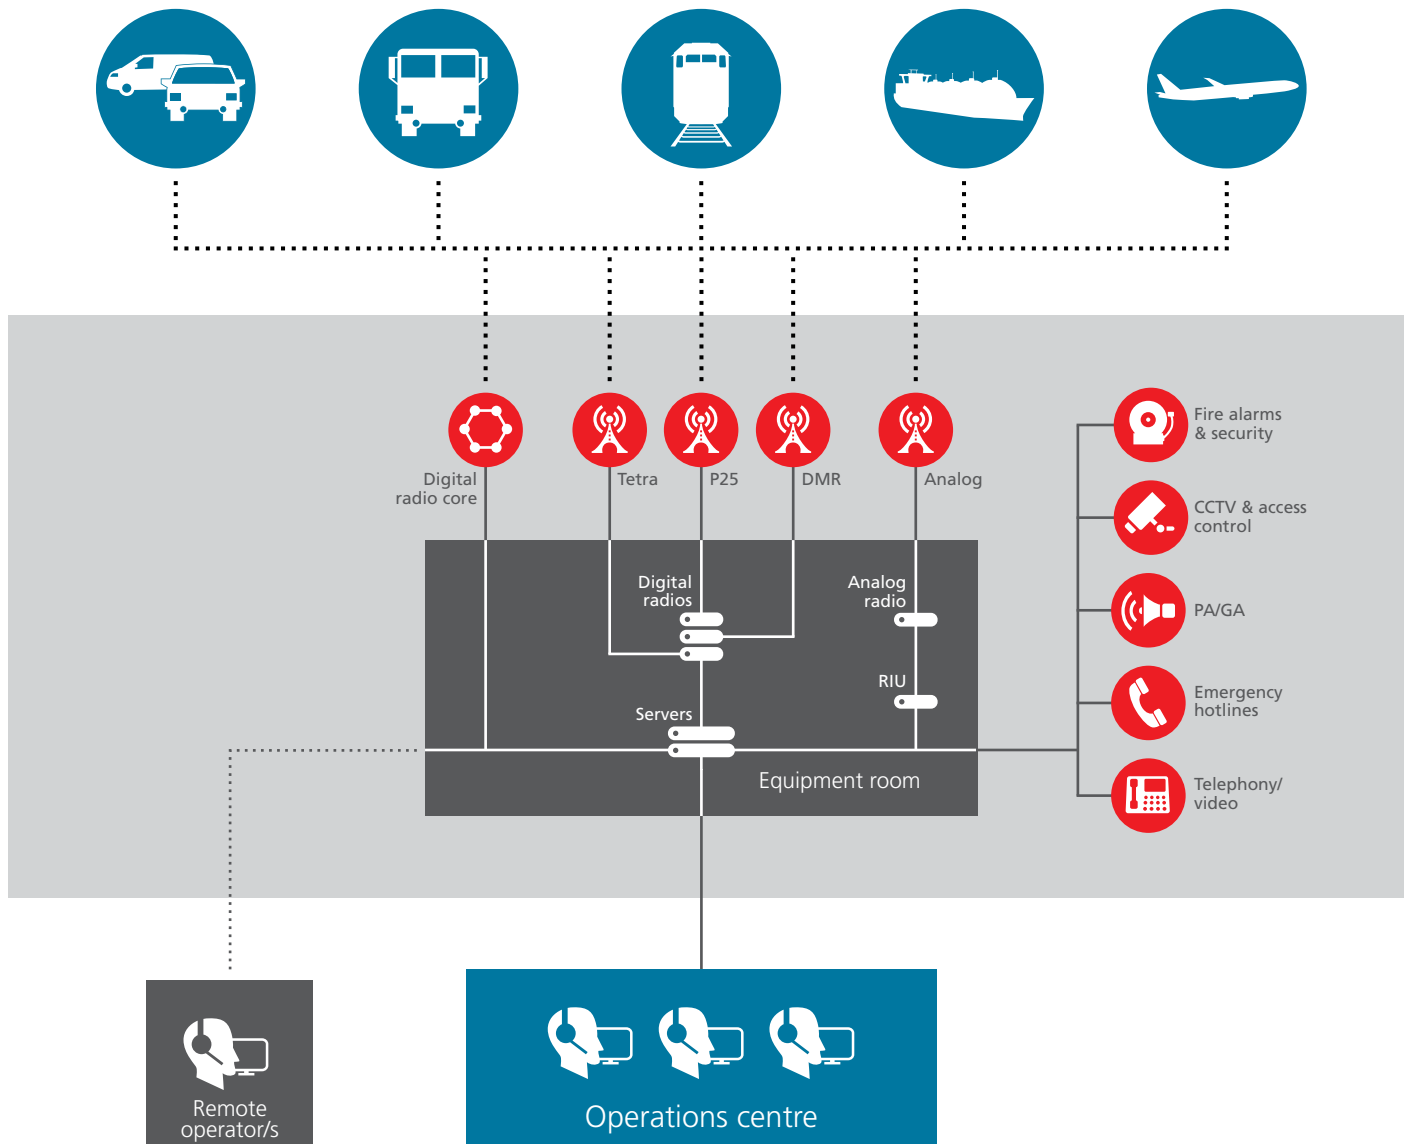

INTEGRATED  
COMMUNICATIONS  
FOR TRANSPORT

Switch*plusIP*

**HARRIS**<sup>®</sup>  
*assuredcommunications*<sup>®</sup>

[harris.com](http://harris.com)

# Integrate your communications

Road, rail, air and sea: safe and efficient operations require consolidated communications. **SwitchplusIP** is the leading solution for integrating remote radios, telecommunications and systems.

## SAFETY

Improved safety